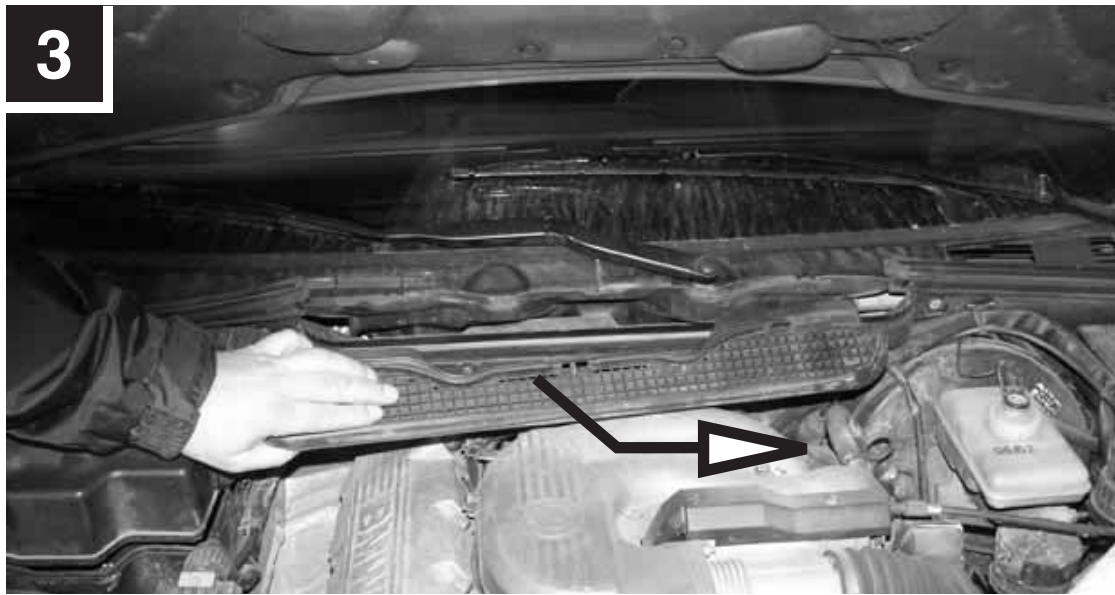

CU 1006-2

BMW

**MANN
FILTER**

MANN+HUMMEL GMBH

Automotive Aftermarket, 71631 Ludwigsburg, Germany

Customer Service Center, Germany: Tel. +49 (71 41) 98-25 50, Fax +49 (71 41) 98-25 58

Other countries: Tel. +49 (71 41) 98-28 80, Fax +49 (71 41) 98-25 58