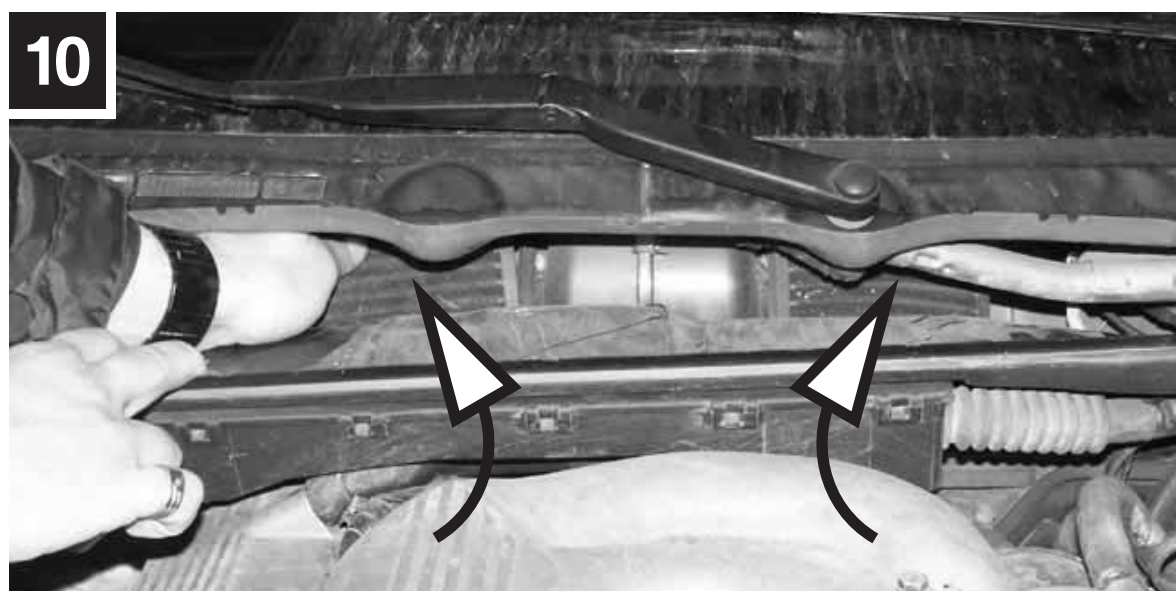

CU 1006-2

BMW

**MANN
FILTER**

MANN+HUMMEL GMBH

Automotive Aftermarket, 71631 Ludwigsburg, Germany

Customer Service Center, Germany: Tel. +49 (71 41) 98-25 50, Fax +49 (71 41) 98-25 58

Other countries: Tel. +49 (71 41) 98-28 80, Fax +49 (71 41) 98-25 58