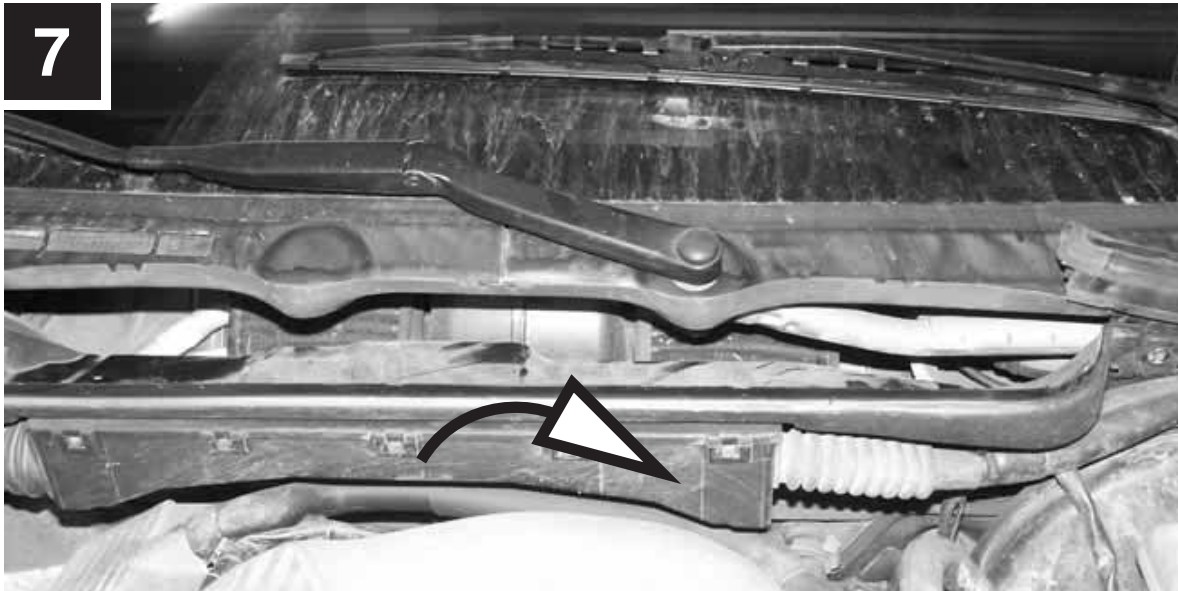

CU 1006-2

BMW

**MANN
FILTER**

MANN+HUMMEL GMBH

Automotive Aftermarket, 71631 Ludwigsburg, Germany

Customer Service Center, Germany: Tel. +49 (71 41) 98-25 50, Fax +49 (71 41) 98-25 58

Other countries: Tel. +49 (71 41) 98-28 80, Fax +49 (71 41) 98-25 58