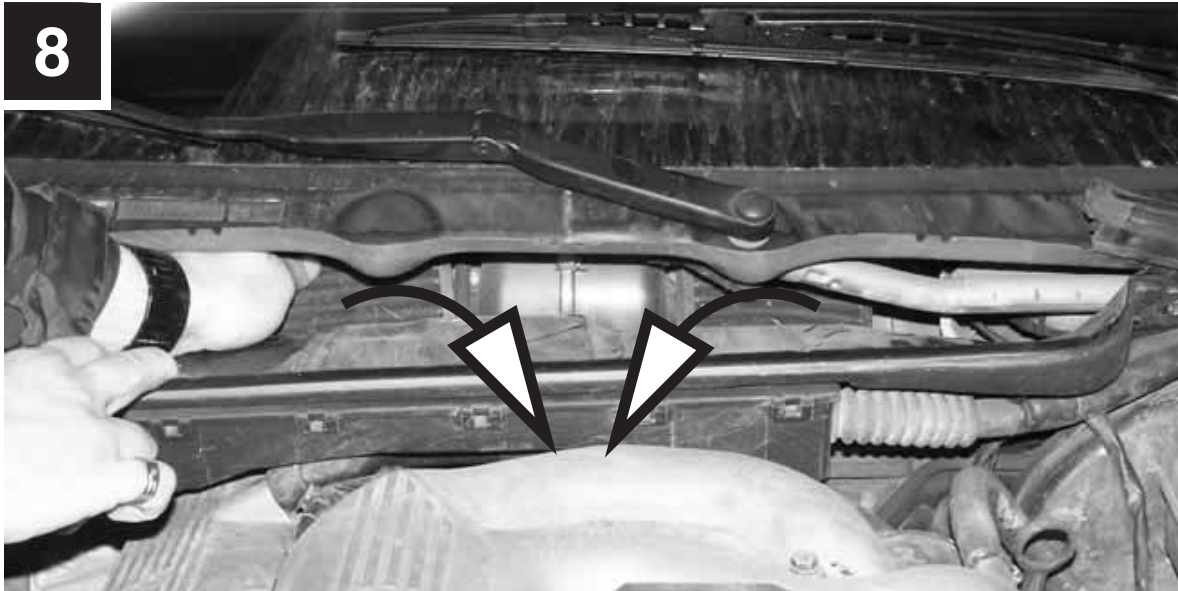

CU 1006-2

BMW

**MANN
FILTER**

MANN+HUMMEL GMBH

Automotive Aftermarket, 71631 Ludwigsburg, Germany

Customer Service Center, Germany: Tel. +49 (71 41) 98-25 50, Fax +49 (71 41) 98-25 58

Other countries: Tel. +49 (71 41) 98-28 80, Fax +49 (71 41) 98-25 58