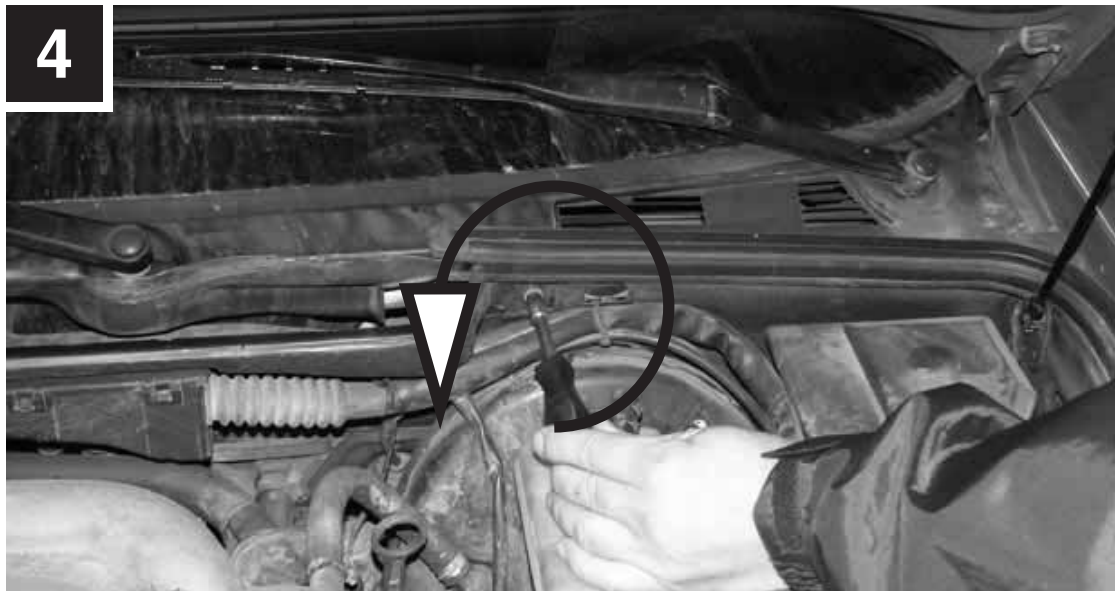

CU 1006-2

BMW

**MANN
FILTER**

MANN+HUMMEL GMBH

Automotive Aftermarket, 71631 Ludwigsburg, Germany

Customer Service Center, Germany: Tel. +49 (71 41) 98-25 50, Fax +49 (71 41) 98-25 58

Other countries: Tel. +49 (71 41) 98-28 80, Fax +49 (71 41) 98-25 58