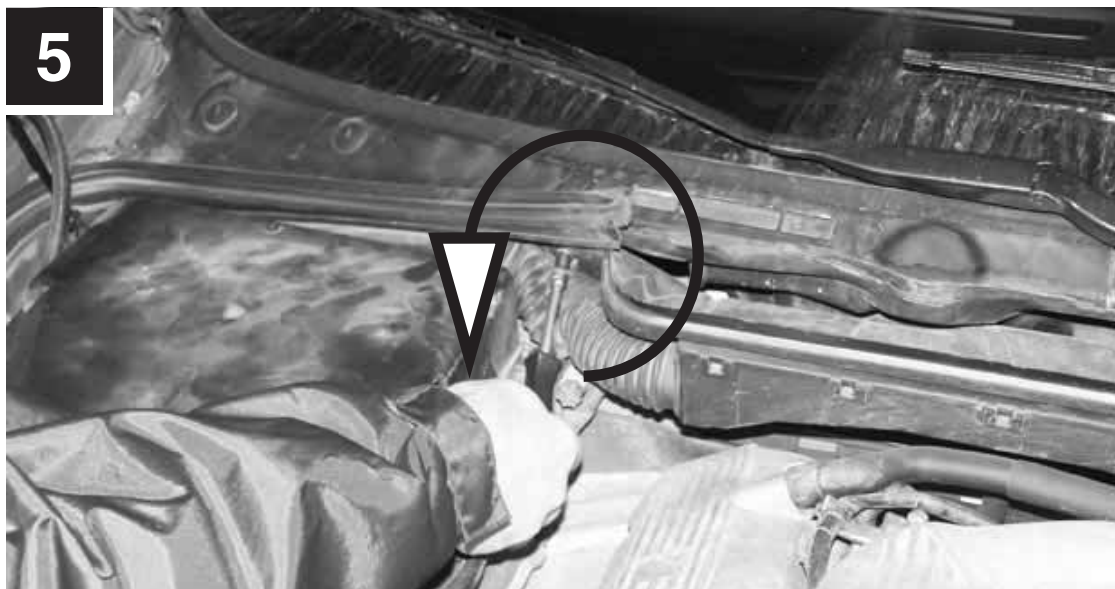

CU 1006-2

BMW

**MANN
FILTER**

MANN+HUMMEL GMBH

Automotive Aftermarket, 71631 Ludwigsburg, Germany

Customer Service Center, Germany: Tel. +49 (71 41) 98-25 50, Fax +49 (71 41) 98-25 58

Other countries: Tel. +49 (71 41) 98-28 80, Fax +49 (71 41) 98-25 58