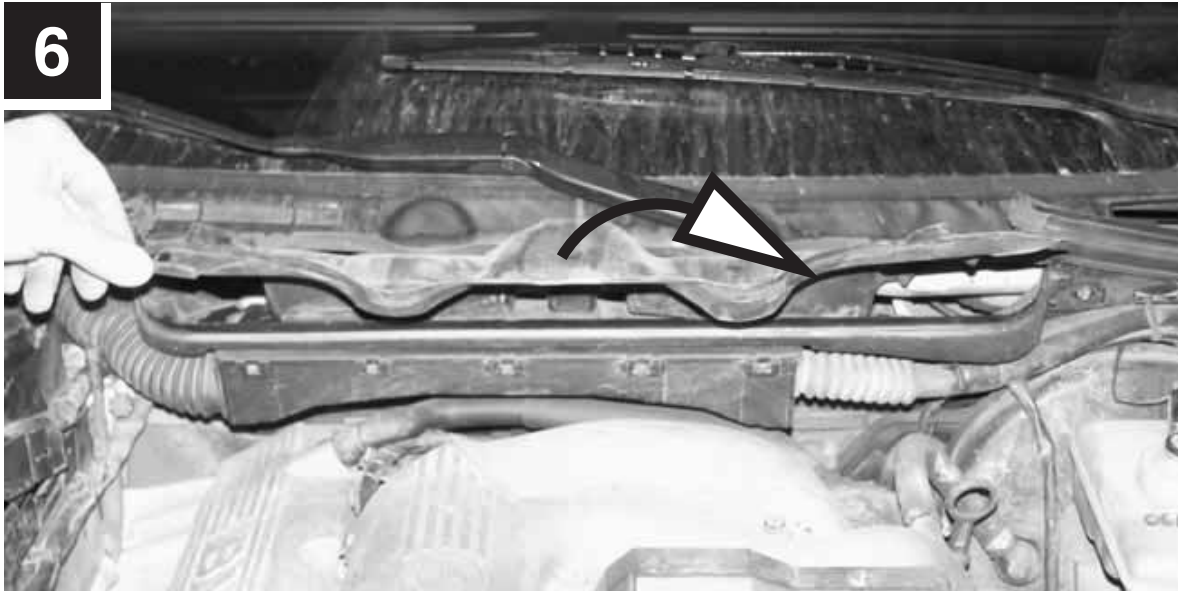

CU 1006-2

BMW

**MANN
FILTER**

MANN+HUMMEL GMBH

Automotive Aftermarket, 71631 Ludwigsburg, Germany

Customer Service Center, Germany: Tel. +49 (71 41) 98-25 50, Fax +49 (71 41) 98-25 58

Other countries: Tel. +49 (71 41) 98-28 80, Fax +49 (71 41) 98-25 58